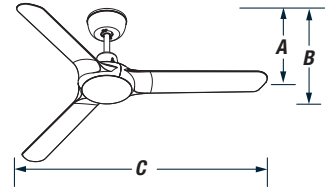

SPYDA

THE CEILING FAN REVOLUTION

1250MM

6 YEAR WARRANTY

1250mm (50") Fully Moulded 3 Blade Ceiling Fan

DIMENSIONS

	A (BLADE)	B (TOTAL)	C (SWEEP)
NO LIGHT	332mm	355mm	1250mm

BLADES

Count:	Three
Materials:	PC Composite
Sweep:	1250mm (50")
Pitch:	HIGH (curved blade)

MOTOR

Type:	AC True Spin™
Wattage (HML):	55/34/14 watts
Air Movement:	12,600 / 10,020 / 6,060m³/H
RPM:	230/170/107rpm
Capacitor:	1.2µf