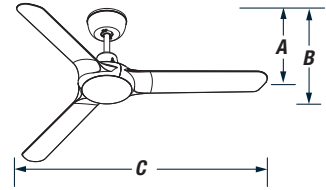

SPYDA

THE CEILING FAN REVOLUTION

1400MM

WITH LED LIGHT

1400mm (56") Fully Moulded 3 Blade Ceiling Fan with Tri-Colour LED Light

6 YEAR WARRANTY

DIMENSIONS

	A (BLADE)	B (TOTAL)	C (SWEEP)
WITH LIGHT	332mm	395mm	1400mm

BLADES

Count: Three
Materials: PC Composite
Sweep: 1400mm (56")
Pitch: HIGH (curved blade)

MOTOR

Type: AC True Spin™
Wattage (HML): 68/22/13 watts
Air Movement: 13,320 / 10,440 / 6,300m³H
RPM: 220/140/100rpm
Capacitor: 2.0µf