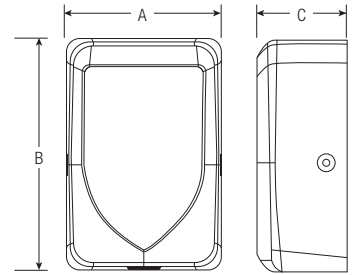

MANROSE®

MODEL: FAN7419 - Black

NAME: THIN DRY HAND DRYER

Premium Slimline Hand Dryer

INFORMATION

Fan Input:	600w
Heater Input:	400w
Air Speed:	100 m/s
Dry Time:	10-12 secs (approx)
Housing:	SS304

GENERAL

Filter:	Coarse Particulate Filter
UV-C Sterilisation:	Yes
Auto Shut Off:	60 sec
Manual Switch Heat Off:	Yes
Noise:	74 dB(A)

DIMENSIONS

A - 174mm B - 256mm C - 102mm
Net Weight: 2.5kg

INSTALLATION

Cutout Size:	144 x 254mm
Power Input:	220-240V~50Hz
IP Rating:	IP23
IK Rating	IK08
Safety	Class I
Installation	Qualified Electrician Needed

INCLUDES

1 x Hand Dryer Unit
1 x Instruction Manual / Warranty
1 x Installation Template

FEATURES

- Superior hand hygiene for minimal washroom space
- Shallow-design at 100mm
- Suitable for behind-mirror applications, and in areas where space is at a premium
- 600w fan input, 400w heater input and 100m/s air speed
- 10 - 12 second dry time
- Stainless steel 304 housing
- Impact Rating: IK08
- Available in three finishes to create a stylish and contemporary washroom
- Five year warranty