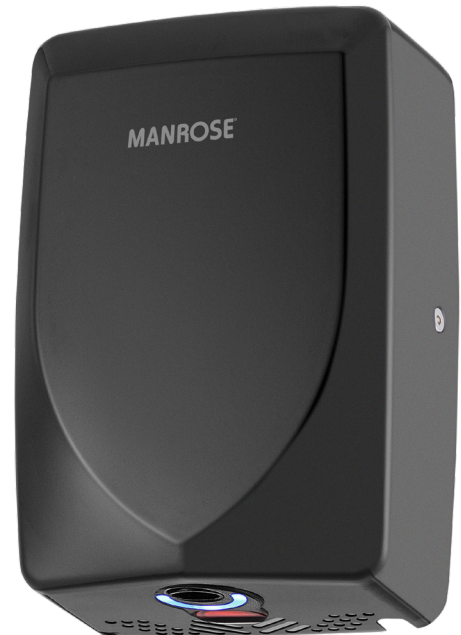

MANROSE®

MODEL: FAN7419 - Black

NAME: THIN DRY HAND DRYER

Premium Slimline Hand Dryer

INFORMATION

Fan Input:	600w
Heater Input:	400w
Air Speed:	100 m/s
Dry Time:	10-12 secs (approx)
Housing:	SS304

GENERAL

Filter:	Coarse Particulate Filter
UV-C Sterilisation:	Yes
Auto Shut Off:	60 sec
Manual Switch Heat Off:	Yes
Noise:	74 dB(A)

DIMENSIONS

A - 174mm B - 256mm C - 102mm
Net Weight: 2.5kg

INSTALLATION

Cutout Size:	144 x 254mm
Power Input:	220-240V~50Hz
IP Rating:	IP23
IK Rating	IK08
Safety	Class I
Installation	Qualified Electrician Needed

INCLUDES

1 x Hand Dryer Unit
1 x Instruction Manual / Warranty
1 x Installation Template

FEATURES

- Superior hand hygiene for minimal washroom space
- Shallow-design at 100mm
- Suitable for behind-mirror applications, and in areas where space is at a premium
- 600w fan input, 400w heater input and 100m/s air speed
- 10 - 12 second dry time
- Stainless steel 304 housing
- Impact Rating: IK08
- Available in three finishes to create a stylish and contemporary washroom
- Five year warranty